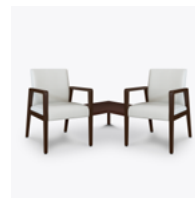

valdina

Flex – Short Back

kwalu.

Furnishing the Future™

valdina

Flex – Short Back

Key to Kwalu's Valdina Flex Chair design is the flex frame which connects from its seat to the back, enabling a modest amount of flexibility in this short backed chair. The slight movement in the back soothes and adds comfort during long waiting periods. The seat, arms and legs remain stationary providing ergonomic support as the user changes position while angled, contemporary arms facilitate ingress and egress. This chair has two back styles, tall and short. Wall saver back legs ensure the walls remain in pristine condition.

Flex Back

Frame enables a modest amount of flexibility in the back only; seat, arms and legs remain stationary.

Wallsaver

Wallsaver back legs help keep walls in pristine condition.

Steel Reinforced

Our patented steel-reinforced joint system uses over 20 pieces of steel in most Kwalu chairs. Stop ongoing and costly furniture replacement.

Visible Cleanout

Cleanout prevents build-up of debris and provides for easy maintenance.

Back Cushion and Seat Cushion are Field Replaceable

Both the back cushion and the seat cushion can be replaced in the field.

Optional Closed Arm Panels

Available with or without upholstered arm panels.

Optional Tall Back Cushion

For increased comfort and support in waiting or reception areas, choose the optional tall back cushion.