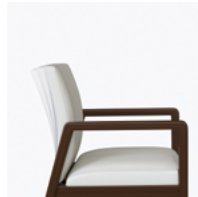

valdina

Flex – Short Back

kwalu.

Furnishing the Future™

valdina

Flex – Short Back

Key to Kwalu's Valdina Flex Chair design is the flex frame which connects from its seat to the back, enabling a modest amount of flexibility in this short backed chair. The slight movement in the back soothes and adds comfort during long waiting periods. The seat, arms and legs remain stationary providing ergonomic support as the user changes position while angled, contemporary arms facilitate ingress and egress. This chair has two back styles, tall and short. Wall saver back legs ensure the walls remain in pristine condition.

Model: VDNF11
24W 27D 35H 20SW 19SD 19SH 26AH

Features

Durable Finish

Kwalu's solid surface (1/8" thick) proprietary finish doesn't have any of the drawbacks of wood. The frames are moisture impervious, graffiti-resistant, easy to clean and maintenance-free.

Flex Back

Frame enables a modest amount of flexibility in the back only; seat, arms and legs remain stationary.

Wallsaver

Wallsaver back legs help keep walls in pristine condition.

Steel Reinforced

Our patented steel-reinforced joint system uses over 20 pieces of steel in most Kwalu chairs. Stop ongoing and costly furniture replacement.